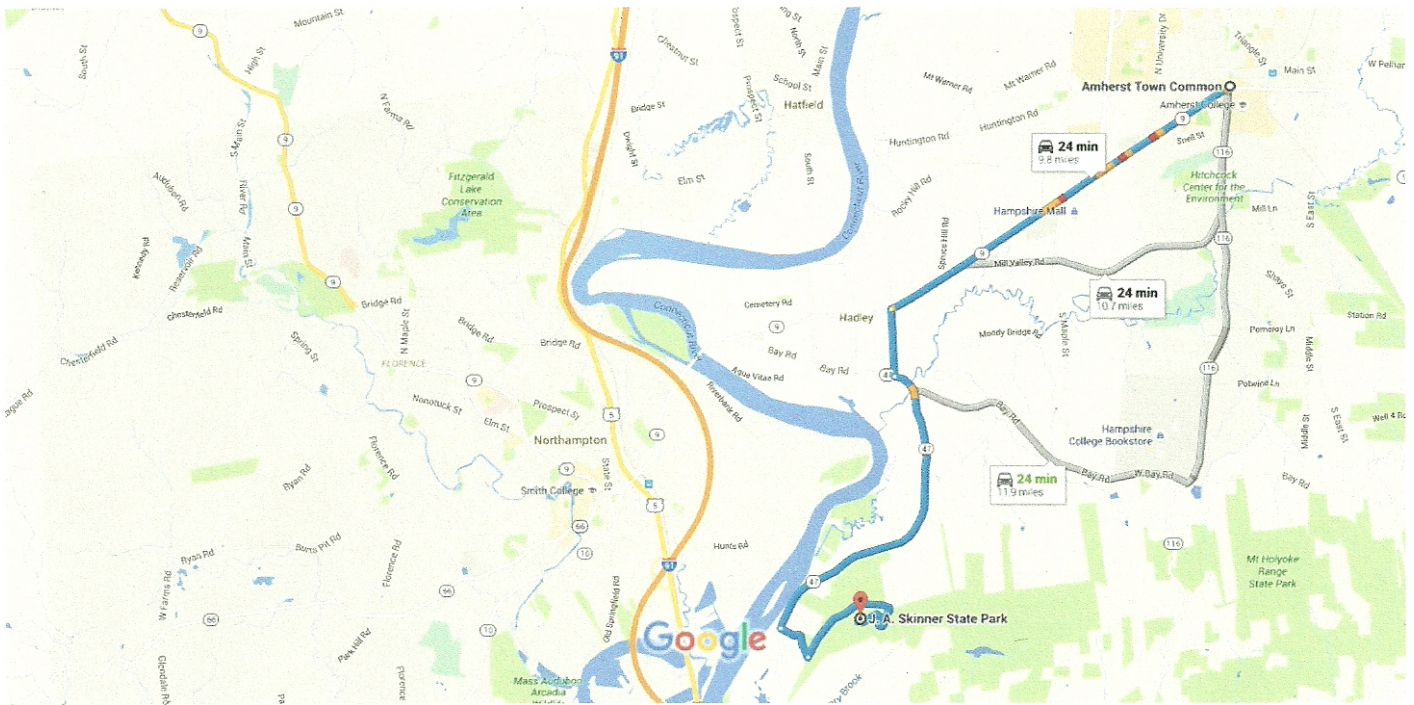

Amherst Town Common, Amherst, MA 01002  
to J. A. Skinner State Park

Drive 9.8 miles, 24 min

Map data ©2015 Google 1 mi

## Amherst Town Common

Amherst, MA 01002

- ↑ 1. Head west on College St toward S Pleasant St 108 ft
- ↑ 2. College St turns slightly left and becomes MA-9 W/Northampton Rd -  
Continue to follow MA-9 W *Follow Rte 9 to Hadley* 3.8 mi
- ↶ 3. Turn left onto East St , Hadley 0.6 mi
- ↶ 4. Turn left onto MA-47 S 3.3 mi
- ↶ 5. Turn left onto Old Mountain Rd 0.4 mi
- ↶ 6. Turn left onto Skinner State Park Rd  
Destination will be on the left 1.7 mi

## J. A. Skinner State Park

10 Skinner State Park Road, Amherst, MA